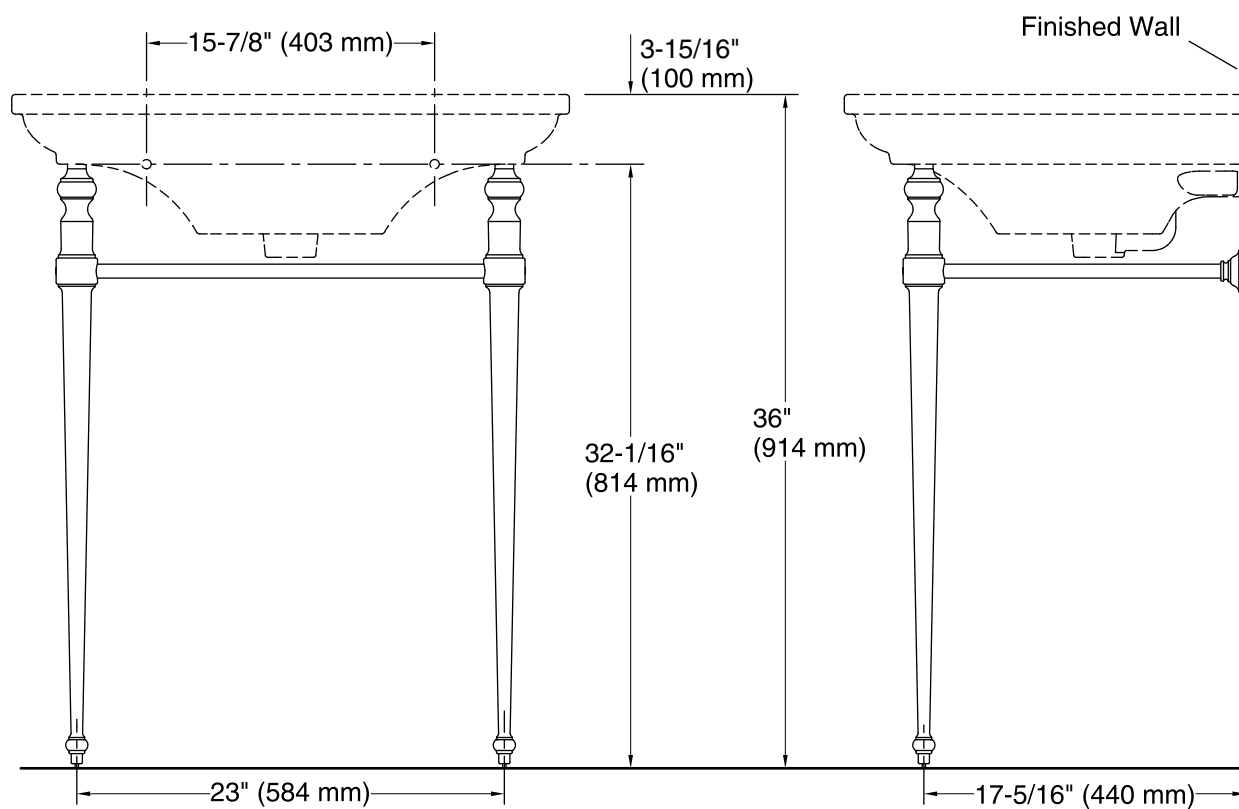

### Features

- Includes a towel bar.
- Combines with the K-2269 Memoirs bathroom sink for a complete console table solution
- Coordinates with other products in the Memoirs collection.
- Legs Only 23" (584 mm) x 17-1/4" (440 mm) x 32-1/4" (819 mm) -- Combination (30003 and 2269) 30" (762 mm) x 21-5/8" (549 mm) x 36" (914 mm)

### Technical Information

All product dimensions are nominal.