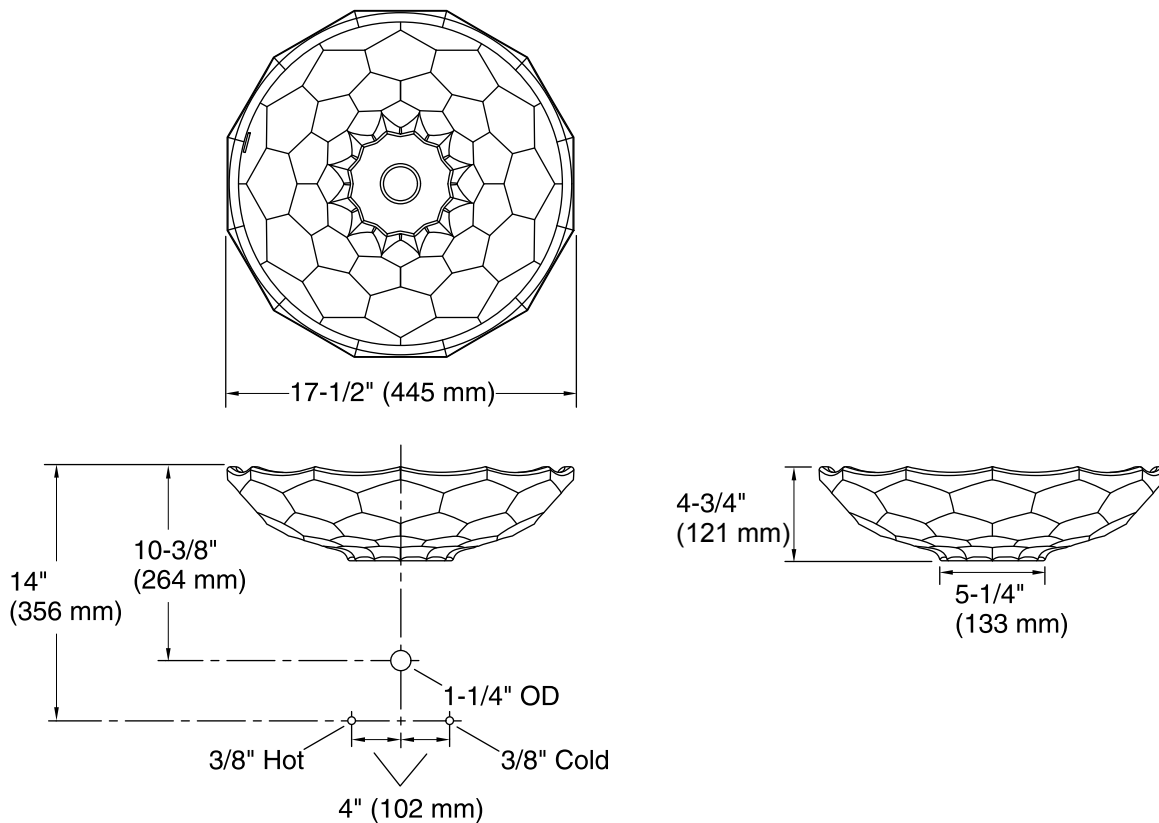

## Technical Information

All product dimensions are nominal.

Bowl configuration: Single

Installation: Vessel

Bowl area: Diameter: 16-7/16" (418 mm)  
Bowl depth: 4" (102 mm)  
Water depth: 4" (102 mm)