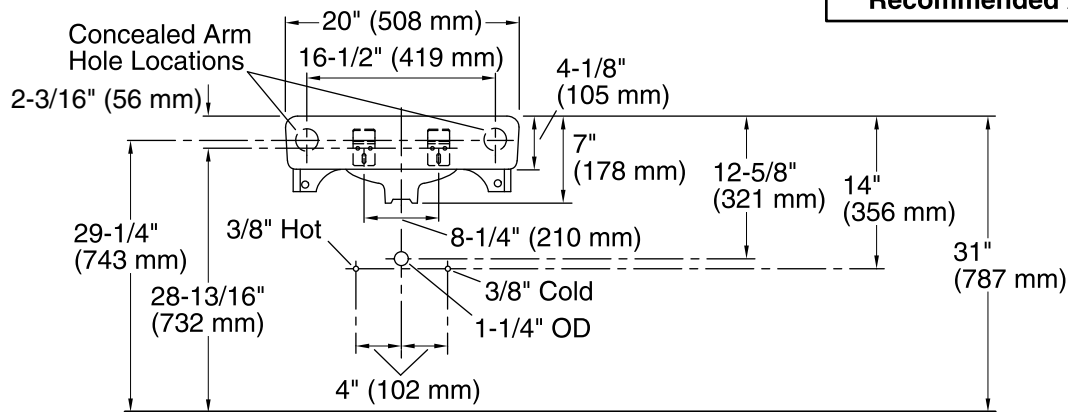

Standard Installation

Technical Information

All product dimensions are nominal.

1. Bowl configuration: Single
   Installation: Wall-mount
   Bowl area (Only): Length: 18" (457 mm)
   Width: 13" (330 mm)
   With overflow: Yes
   Water depth: 4-7/8" (124 mm)
   Number of deck holes: 1
   Faucet hole(s): 1-3/8" (35 mm)
   Drain hole: 1-3/4" (44 mm)

Notes

1. Install this product according to the installation instructions.
   ADA, OBC, CSA B651 compliant when installed to the specific requirements of these regulations.