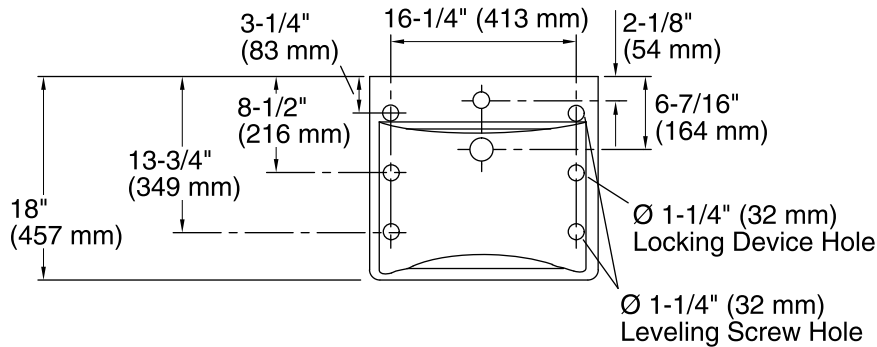

Standard Installation

Technical Information

All product dimensions are nominal.

1. Bowl configuration: Single
   Installation: Wall-mount
   Bowl area (Only): Length: 18" (457 mm)
   Width: 13" (330 mm)
   With overflow: Yes
   Water depth: 4-7/8" (124 mm)
   Number of deck holes: 1
   Faucet hole(s): 1-3/8" (35 mm)
   Drain hole: 1-3/4" (44 mm)

Notes

1. Install this product according to the installation instructions.
   ADA, OBC, CSA B651 compliant when installed to the specific requirements of these regulations.