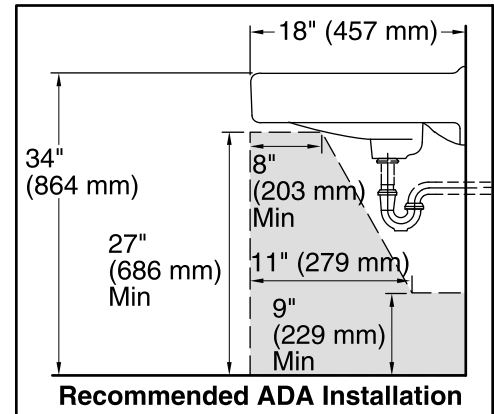

Standard Installation

Technical Information

All product dimensions are nominal.

1. Bowl configuration: Single
   Installation: Wall-mount
   Bowl area (Only): Length: 18" (457 mm)
   Width: 13" (330 mm)
   With overflow: Yes
   Water depth: 4-7/8" (124 mm)
   Number of deck holes: 1
   Faucet hole(s): 1-3/8" (35 mm)
   Drain hole: 1-3/4" (44 mm)

Notes

1. Install this product according to the installation instructions.
   ADA, OBC, CSA B651 compliant when installed to the specific requirements of these regulations.