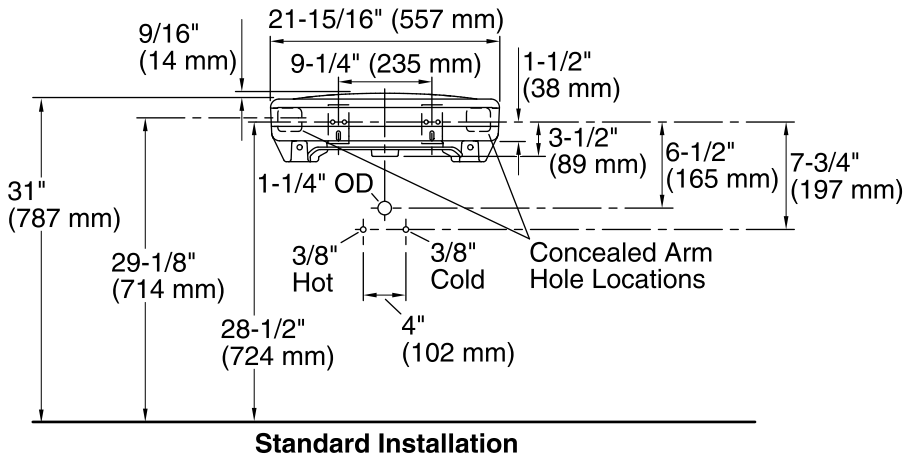

### Technical Information

All product dimensions are nominal.

- Bowl configuration: Single  
 Installation: Wall-mount  
 Bowl area (Only): Length: 14-3/8" (365 mm)  
 Width: 12-5/16" (313 mm)  
 With overflow: Yes  
 Water depth: 3-1/4" (83 mm)  
 Number of deck holes: 3  
 Faucet hole spacing: 4" (102 mm)  
 Faucet hole(s): 1-1/4" (32 mm)  
 Drain hole: 1-3/4" (44 mm)