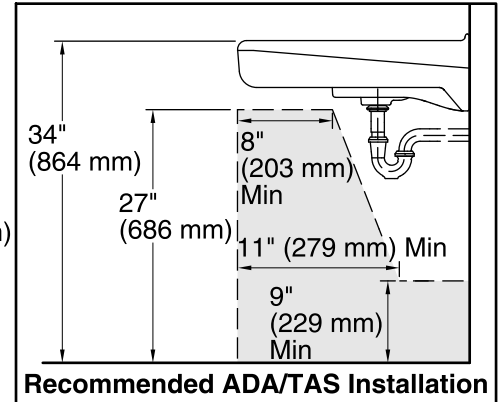

### Technical Information

All product dimensions are nominal.

- Bowl configuration: Single  
 Installation: Wall-mount  
 Bowl area (Only): Length: 14-3/8" (365 mm)  
 Width: 12-5/16" (313 mm)  
 With overflow: Yes  
 Water depth: 3-1/4" (83 mm)  
 Number of deck holes: 3  
 Faucet hole spacing: 4" (102 mm)  
 Faucet hole(s): 1-1/4" (32 mm)  
 Drain hole: 1-3/4" (44 mm)