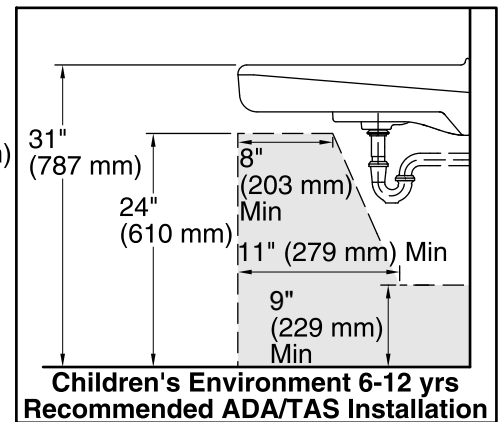

### Technical Information

All product dimensions are nominal.

- Bowl configuration: Single  
 Installation: Wall-mount  
 Bowl area (Only): Length: 14-3/8" (365 mm)  
 Width: 12-5/16" (313 mm)  
 With overflow: Yes  
 Water depth: 3-1/4" (83 mm)  
 Number of deck holes: 3  
 Faucet hole spacing: 4" (102 mm)  
 Faucet hole(s): 1-1/4" (32 mm)  
 Drain hole: 1-3/4" (44 mm)