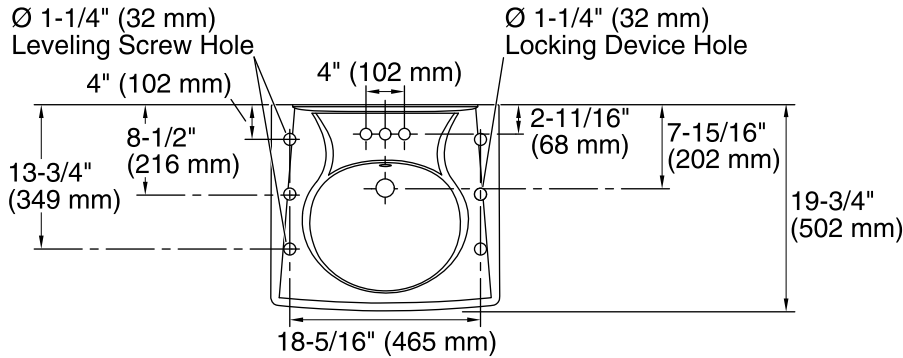

### Technical Information

All product dimensions are nominal.

- Bowl configuration: Single  
 Installation: Wall-mount  
 Bowl area (Only): Length: 14-3/8" (365 mm)  
 Width: 12-5/16" (313 mm)  
 With overflow: Yes  
 Water depth: 3-1/4" (83 mm)  
 Number of deck holes: 3  
 Faucet hole spacing: 4" (102 mm)  
 Faucet hole(s): 1-1/4" (32 mm)  
 Drain hole: 1-3/4" (44 mm)