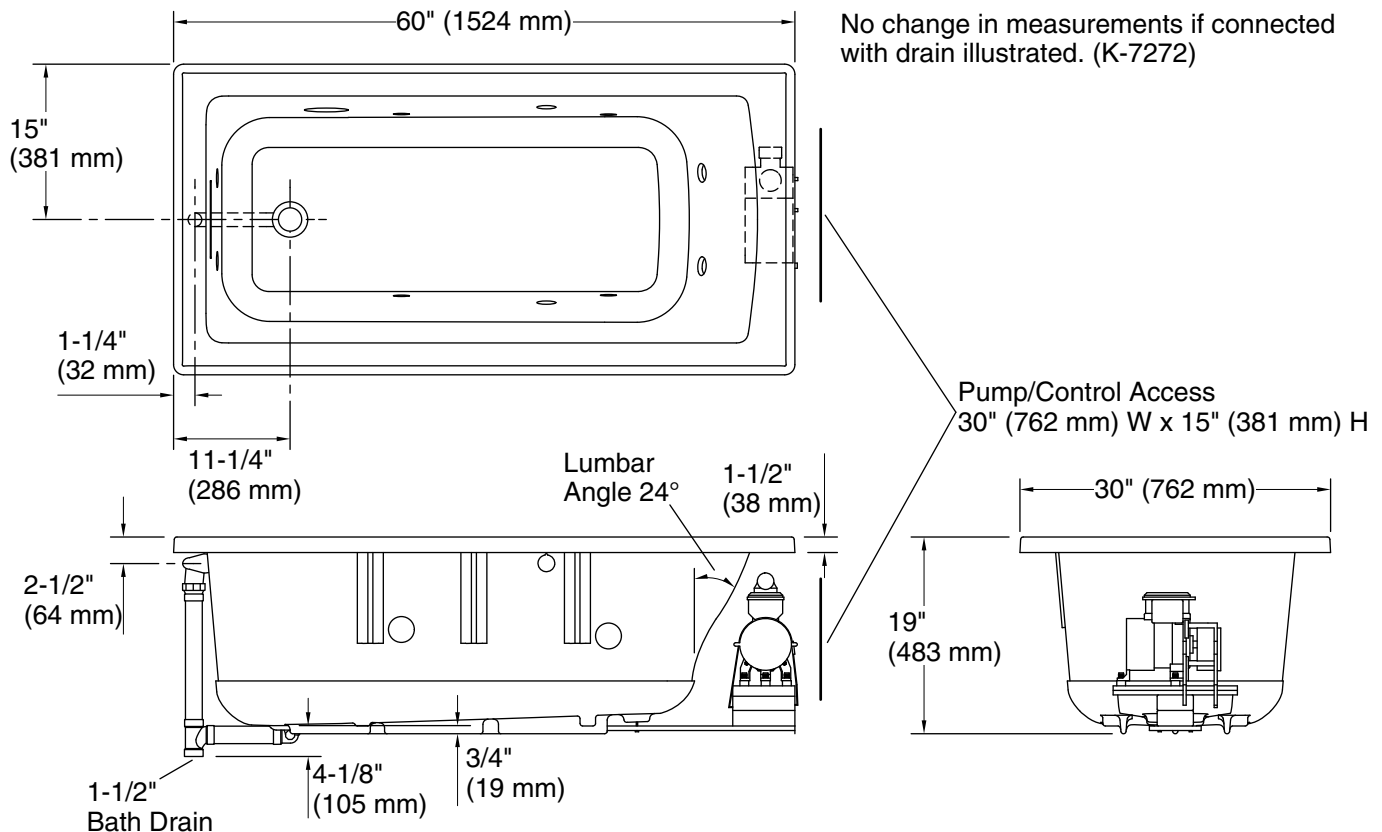

Required Electrical Service

One dedicated circuit required, protected with Class A Ground-Fault Circuit-Interrupter (GFCI). Outside North America, this device may be known as a Residual Current Device (RCD).

Pump, Heated 120 V, 15 A, 60 Hz
Surface:

Technical Information

All product dimensions are nominal.

Installation: Drop-in

Basin area, bottom: 45-1/8" x 19-11/16" (1146 mm x 500 mm)

Basin area, top: 52-1/8" x 22-1/16" (1324 mm x 560 mm)

Weight: 108 lbs (49 kg)

Minimum floor load: 48.7 lbs/ft² (237.8 kg/m²)

Water depth: 15-1/8" (384 mm)

Water capacity: 57 gal (215.8 L)

Cutout: Drop-in, 58-1/2" x 28-1/2" (1486 mm x 724 mm) with ( ) radius corners

Electrical component rating: Pump: 120 V, 7 A, 60 Hz
Heated Surface: 120 V, 0.5 A, 60 Hz, 65 W

Pump speed: Variable

Notes

Measure your actual product for rough-in details.

Install this product according to the installation instructions.

The hot water supply should be 70% of the capacity of the bath or greater. Installations will vary.

Provide one grounded electrical outlet within 24" (610 mm) of each component.

ADA compliant when installed to the specific requirements of these regulations.