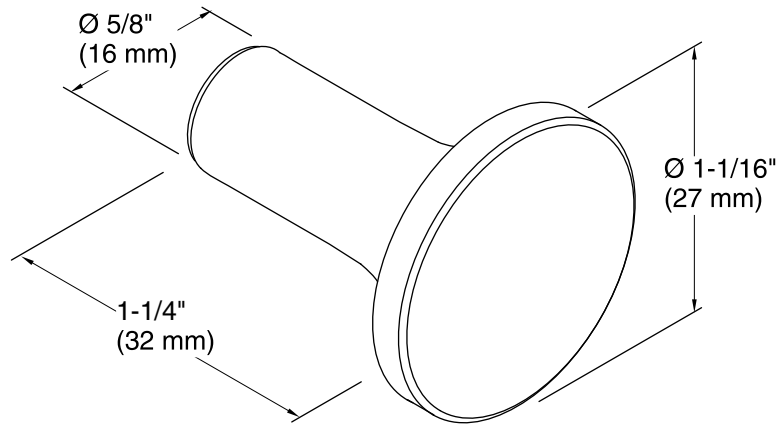

Technical Information

All product dimensions are nominal.

Material: Metal

Notes

Install this product according to the installation guide.