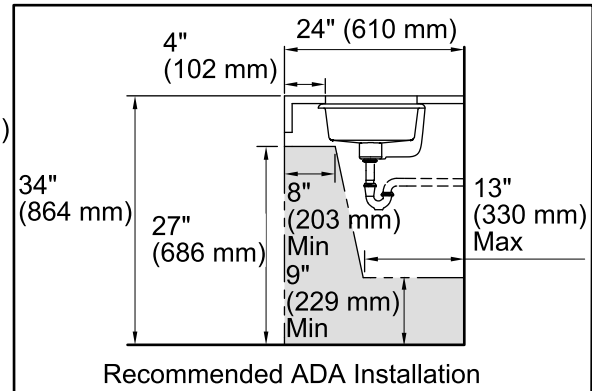

Material

- Vitreous china.

Installation

- Under-mount

Included Components

Additional Components:
1193643 Basin clamps

ADA CSA B651

Codes/Standards

	0	White
--	---	-------

Technical Information

All product dimensions are nominal.

Bowl configuration:	Single
Installation:	Under-mount
Bowl area (Only):	Length: 17" (432 mm) Width: 13" (330 mm) Water depth: 4-1/2" (114 mm)
Drain hole:	1-3/4" (44 mm)
Template:	1006809-7, required, not included