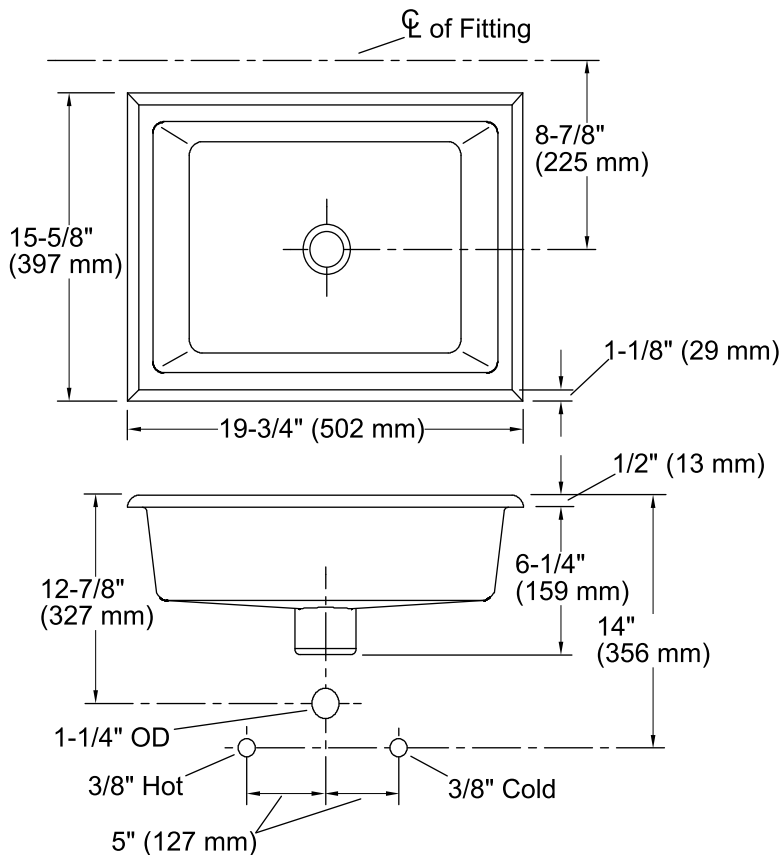

Empress Bouquet™ Kathryn®

Under-mount Bathroom Sink
K-14275-SMC

Features

- Decorated with a Chinese-inspired metallic floral pattern on White background.
- Square basin.
- No faucet holes; requires wall- or counter-mount faucet.
- Coordinates with other products with the Empress Bouquet design.

	0	White
--	---	-------

Technical Information

All product dimensions are nominal.

Bowl configuration:	Single
Installation:	Under-mount
Bowl area (Only):	Length: 17" (432 mm) Width: 13" (330 mm) Water depth: 4-1/2" (114 mm)
Drain hole:	1-3/4" (44 mm)
Template:	1006809-7, required, not included