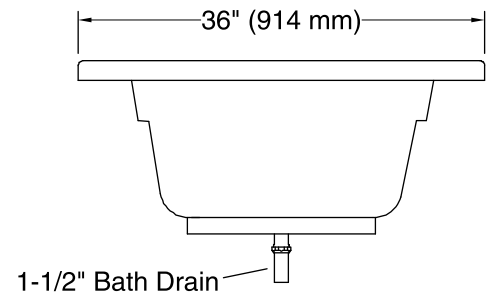

Color	Code	Description
	0	White
	96	Biscuit
	47	Almond

No change in measurements if connected with drain illustrated. (K-11677)

Technical Information

All product dimensions are nominal.

Installation:	Drop-in
Drain location:	End
Basin area, bottom:	46" x 15" (1168 mm x 381 mm)
Basin area, top:	55" x 25" (1397 mm x 635 mm)
Weight:	43 lbs (19.5 kg)
Minimum floor load:	80 lbs/ft ² (390.6 kg/m ²)
Water depth:	14" (356 mm)
Water capacity:	57 gal (215.8 L)
Cutout:	Drop-in, 58-1/2" x 34-1/2" (1486 mm x 876 mm)
Minimum flat for door:	2-3/4" (69 mm)

Notes

Measure your actual product for rough-in details. Install this product according to the installation instructions.

The hot water supply should be 70% of the capacity of the bath or greater. Installations will vary.