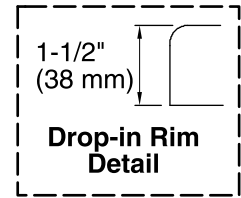

Color	Code	Description
	0	White
	96	Biscuit
	47	Almond

No change in measurements if connected with drain illustrated. (K-11677)

Technical Information

All product dimensions are nominal.

Installation:	Drop-in
Drain location:	End
Basin area, bottom:	46" x 15" (1168 mm x 381 mm)
Basin area, top:	55" x 25" (1397 mm x 635 mm)
Weight:	43 lbs (19.5 kg)
Minimum floor load:	80 lbs/ft ² (390.6 kg/m ²)
Water depth:	14" (356 mm)
Water capacity:	57 gal (215.8 L)
Cutout:	Drop-in, 58-1/2" x 34-1/2" (1486 mm x 876 mm)
Minimum flat for door:	2-3/4" (69 mm)