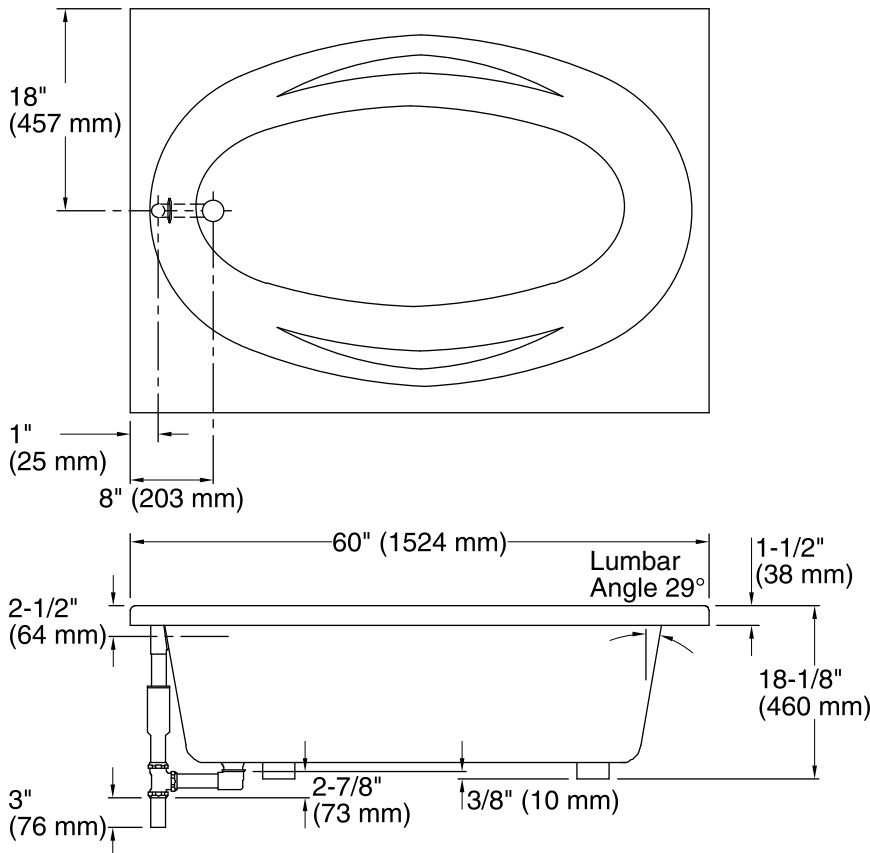

Color	Code	Description
	0	White
	96	Biscuit
	47	Almond

No change in measurements if connected with drain illustrated. (K-11677)

Technical Information

All product dimensions are nominal.

Installation:	Drop-in
Drain location:	End
Basin area, bottom:	46" x 15" (1168 mm x 381 mm)
Basin area, top:	55" x 25" (1397 mm x 635 mm)
Weight:	43 lbs (19.5 kg)
Minimum floor load:	80 lbs/ft ² (390.6 kg/m ²)
Water depth:	14" (356 mm)
Water capacity:	57 gal (215.8 L)
Cutout:	Drop-in, 58-1/2" x 34-1/2" (1486 mm x 876 mm)
Minimum flat for door:	2-3/4" (69 mm)

Notes

Measure your actual product for rough-in details. Install this product according to the installation instructions.

The hot water supply should be 70% of the capacity of the bath or greater. Installations will vary.