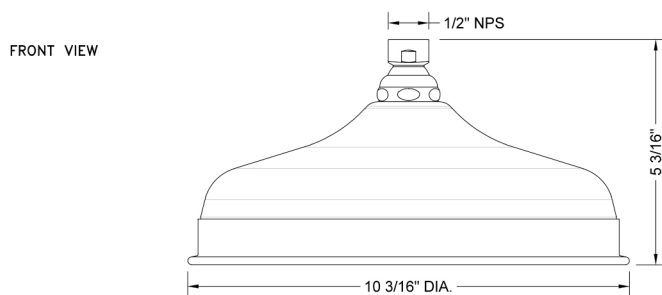

SPECIFICATION DRAWING: