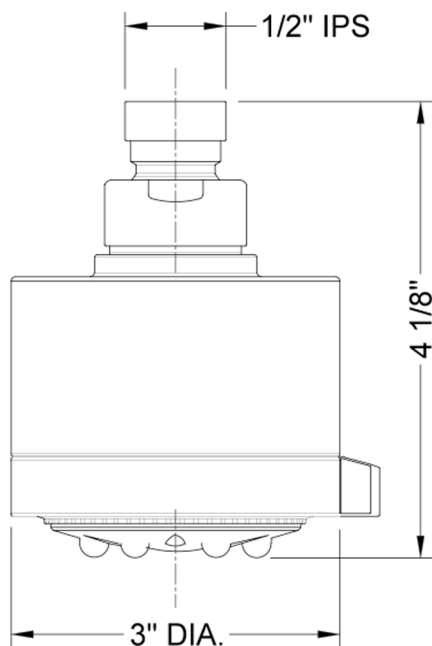

SPECIFICATION DRAWING: