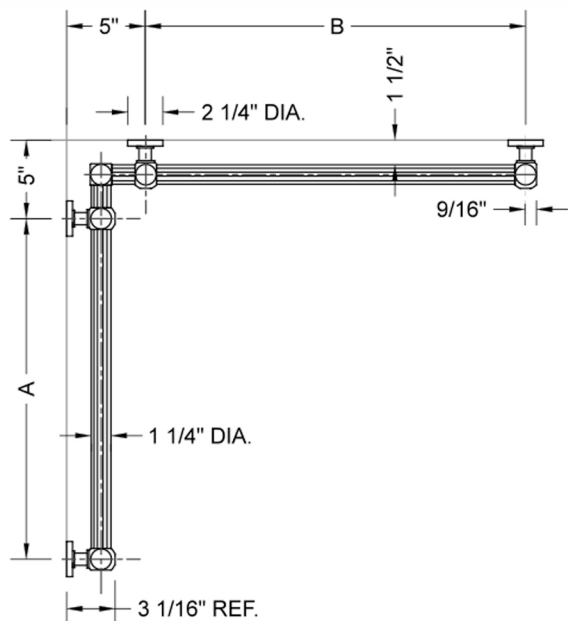

G71 32" x 36" Inside Corner Grab Bar

Model #: **G71-32-36-IC-**

FEATURES:

- ADA compliant when properly installed
- All brass construction, fully polished & plated
- All grab bars can be custom sized. Contact JACLO for pricing & availability
- Optional handshower sliders and toilet paper/wash cloth holders can be added only upon initial order
- Grab bars over 32" REQUIRE a middle post

SPECIFICATION DRAWING:

BRASS LUXURY GRAB BAR							
PART. #	DESCRIPTION	A	B	PART. #	DESCRIPTION	A	B
G71-12-12-IC	CENTER OF POST	12"	12"	G71-24-36-IC	CENTER OF POST	24"	36"
G71-12-16-IC	CENTER OF POST	12"	16"	G71-24-48-IC	CENTER OF POST	24"	48"
G71-12-24-IC	CENTER OF POST	12"	24"	G71-24-60-IC	CENTER OF POST	24"	60"
G71-12-32-IC	CENTER OF POST	12"	32"				
				G71-32-32-IC	CENTER OF POST	32"	32"
G71-12-36-IC	CENTER OF POST	12"	36"	G71-32-36-IC	CENTER OF POST	32"	36"
G71-12-48-IC	CENTER OF POST	12"	48"	G71-32-48-IC	CENTER OF POST	32"	48"
G71-12-60-IC	CENTER OF POST	12"	60"	G71-32-60-IC	CENTER OF POST	32"	60"
G71-16-16-IC	CENTER OF POST	16"	16"	G71-36-36-IC	CENTER OF POST	36"	36"
G71-16-24-IC	CENTER OF POST	16"	24"	G71-36-48-IC	CENTER OF POST	36"	48"
G71-16-32-IC	CENTER OF POST	16"	32"	G71-36-60-IC	CENTER OF POST	36"	60"
G71-16-36-IC	CENTER OF POST	16"	36"	G71-48-48-IC	CENTER OF POST	48"	48"
G71-16-48-IC	CENTER OF POST	16"	48"	G71-48-60-IC	CENTER OF POST	48"	60"
G71-16-60-IC	CENTER OF POST	16"	60"				
				G71-60-60-IC	CENTER OF POST	60"	60"
G71-24-24-IC	CENTER OF POST	24"	24"				
G71-24-32-IC	CENTER OF POST	24"	32"				