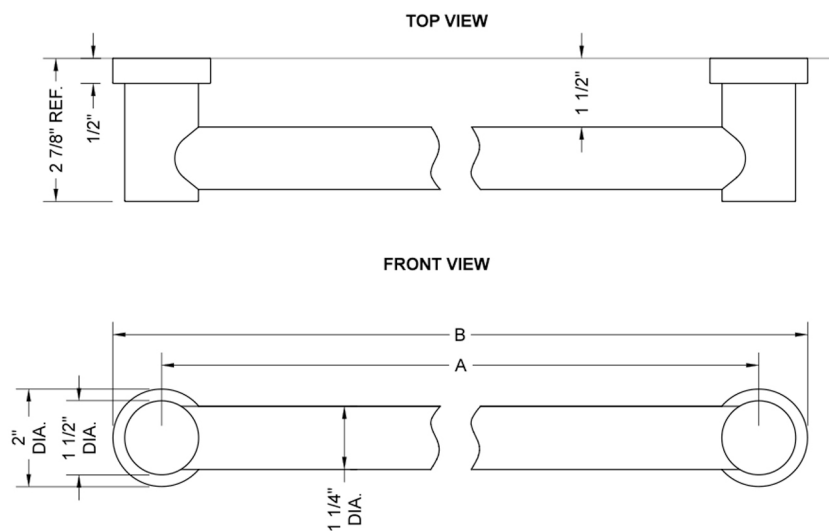

## 18" G40 Straight Grab Bar

Model #: G40-18-

### FEATURES:

- ADA compliant when properly installed
- All brass construction, fully polished & plated
- Style to complement Contempo collection
- All grab bars can be custom sized. Contact JACLO for pricing & availability
- Optional handshower sliders and toilet paper/wash cloth holders can be added only upon initial order

### SPECIFICATION DRAWING:

BRASS LUXURY GRAB BARS			
PART. #	DESCRIPTION	A	B
G40-12-XX	12" GRAB BAR	12"	14"
G40-16-XX	16" GRAB BAR	16"	18"
G40-18-XX	18" GRAB BAR	18"	20"
G40-24-XX	24" GRAB BAR	24"	26"
G40-32-XX	32" GRAB BAR	32"	34"
G40-36-XX	36" GRAB BAR	36"	38"
G40-42-XX	42" GRAB BAR	42"	44"
G40-48-XX	48" GRAB BAR	48"	50"