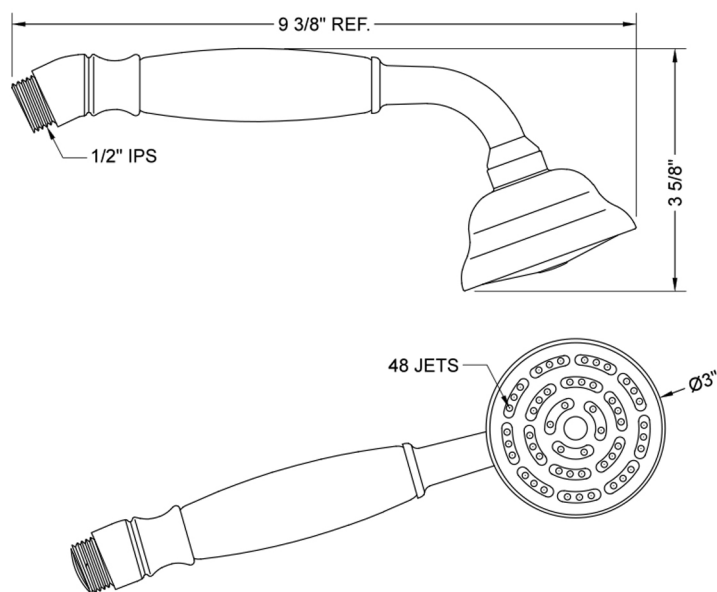

SPECIFICATION DRAWING: