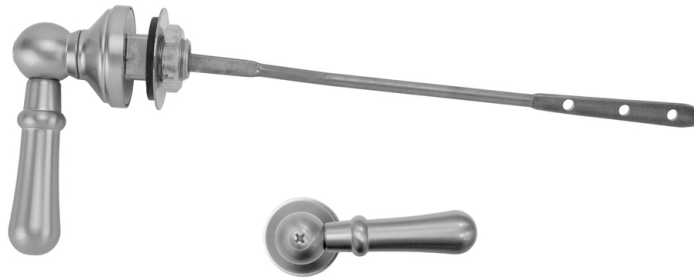

Toilet Tank Trip Lever to Fit TOTO

Model #: 9147-

FEATURES:

- Toilet tank "trip" lever to fit TOTO model: THU147
- Brass arm, spud & handle
- Fits TOTO Models: Mercer, Plymouth, Willingham

AVAILABLE FINISHES:

Polished Chrome (PCH)	Satin Chrome (SC)	Bronze Umber (BU)
Satin Nickel (SN)	Pewter (PEW)	Caramel Bronze (CB)
Polished Nickel (PN)	Antique Brass (AB)	Antique Copper (ACU)
Oil-Rubbed Bronze (ORB)	Polished Brass (PB)	Polished Copper (PCU)
Vintage Bronze (VB)	Satin Brass (SB)	Rose Gold (RG)
Matte Black (MBK)	Satin Gold (SG)	Polished Gold (PG)
Black Nickel (BKN)	Bombay Gold (BG)	Jewelers Gold (JG)
Europa Bronze (EB)	White (WH)	Sedona Beige (SDB)
Tristan Brass (TB)	Unlacquered Brass (ULB)	Satin Cooper (SCU)