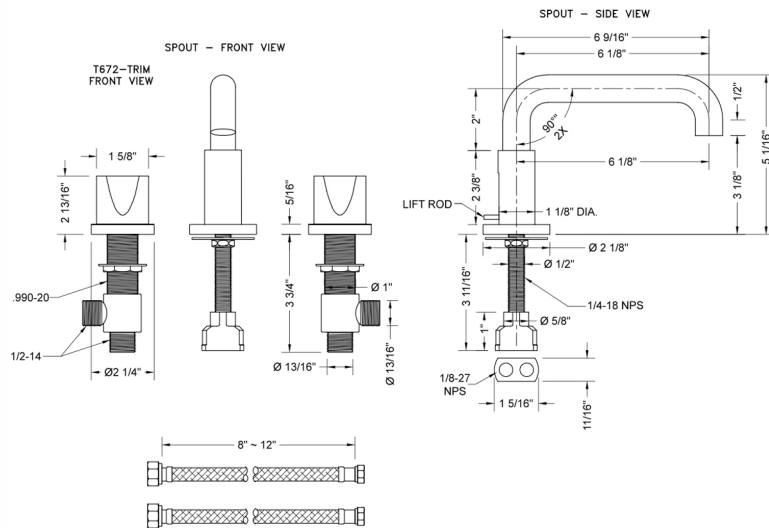

## FEATURES:

- All brass 8" - 12" widespread faucet includes brass pop-up drain with overflow
- 1/4 turn ceramic valves
- Low Profile Swivel Spout (For Stationary Spout option, contact JACLO)
- Available Flow Rates: 1.5, 1.2 & 0.5 GPM. Additional flow rate (aerator) options available. Contact JACLO.
- 6 1/8" spout reach
- Spout Hole Size Min-Max: 1 1/2" - 1 7/8"
- Valve Hole Size Min-Max: 1 1/8" - 1 5/8"

## SPECIFICATION DRAWING: