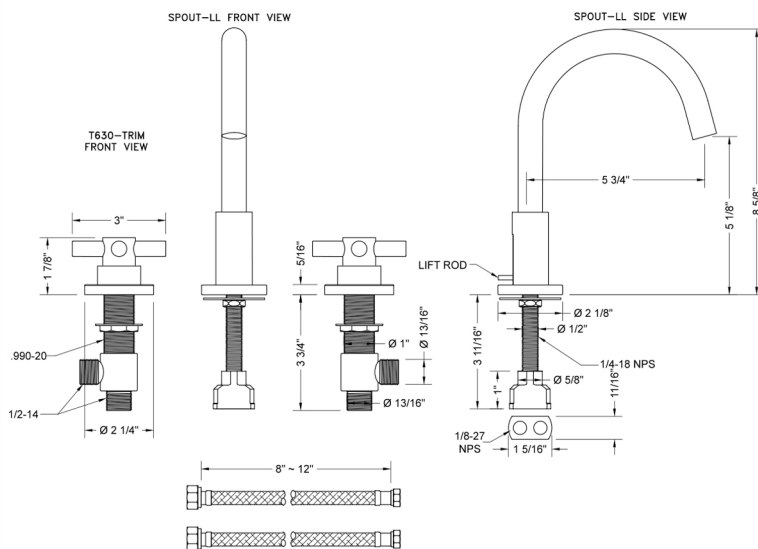

# Uptown Contempo Faucet with Round Escutcheons & Low Contempo Cross Handles- 0.5 GPM

**Model #: 8880-T630-0.5-**

## FEATURES:

- All brass 8" - 12" widespread faucet includes brass pop-up drain with overflow
- 1/4 turn ceramic valves
- Swivel Spout (For Stationary Spout option, contact JACLO)
- Available Flow Rates: 1.5, 1.2 & 0.5 GPM. Additional flow rate (aerator) options available. Contact JACLO.
- 5 3/4" spout reach
- Spout Hole Size: 1 1/2" - 1 7/8"
- Valve Hole Size: 1 1/8" - 1 5/8"

## SPECIFICATION DRAWING: