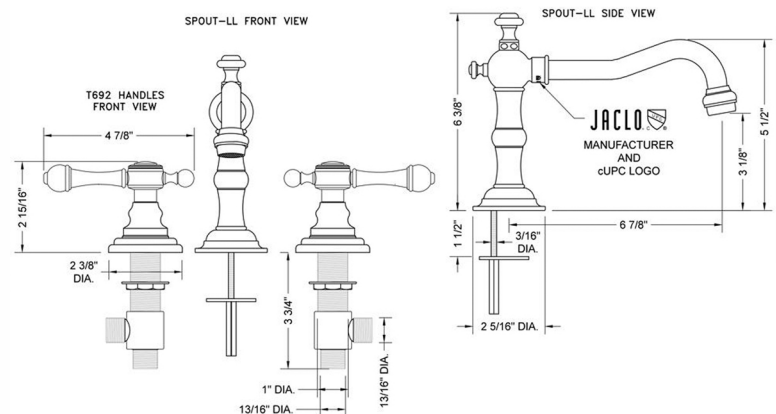

## Roaring 20's Faucet with Majesty Lever Handles

**Model #: 7830-T692-**

### FEATURES:

- All brass 8" - 12" widespread faucet includes brass pop-up drain with overflow
- 1/4 turn ceramic valves
- Swivel Spout (For Stationary Spout option, contact JACLO)
- Available Flow Rates: 1.5, 1.2 & 0.5 GPM. Additional flow rate (aerator) options available. Contact JACLO.
- 6 7/8" spout reach
- Spout Hole Size Min-Max: 1" - 2"
- Valve Hole Size Min-Max: 1 1/8" - 1 5/8"
- ADA Compliant Levers

### SPECIFICATION DRAWING: