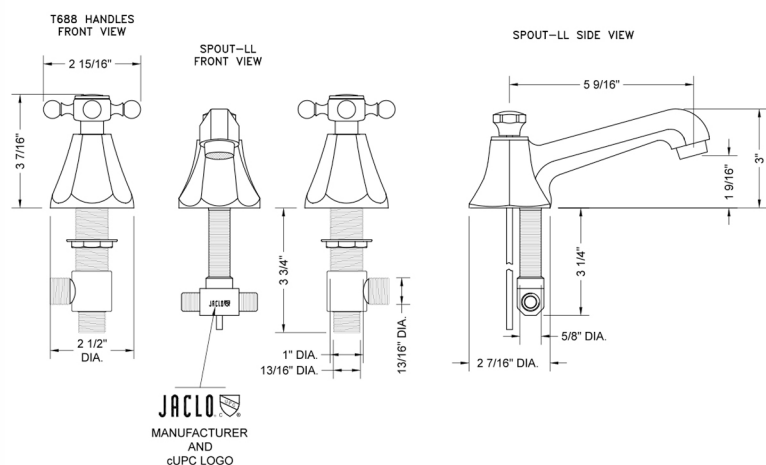

### FEATURES:

- All brass 8" - 12" widespread faucet includes brass pop-up drain with overflow
- 1/4 turn ceramic valves
- Stationary Spout
- Available Flow Rates: 1.5, 1.2 & 0.5 GPM. Additional flow rate (aerator) options available. Contact JACLO.
- 5 1/2" spout reach
- Spout Hole Size: 1 1/4" - 2"
- Valve Hole Size: 1 1/8" - 1 5/8"

### SPECIFICATION DRAWING: