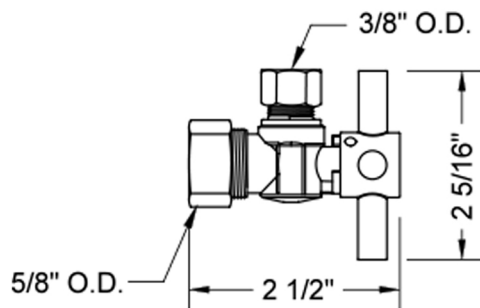

Quarter Turn Angle Pattern 5/8" O.D. Compression (FITS 1/2" Copper) x 3/8" O.D. Supply Valve with Contempo Cross Handle

Model #: 621-4-

FEATURES:

- Angle pattern 5/8" O.D. compression fit x 3/8" O.D. quarter turn ball valve
- 5/8" O.D. compression inlet x 3/8" O.D. outlet
- 5/8" O.D. compression fits 1/2" copper tubing
- All brass body and stem

AVAILABLE FINISHES:

Polished Chrome (PCH)	Satin Chrome (SC)	Bronze Umber (BU)
Satin Nickel (SN)	Pewter (PEW)	Caramel Bronze (CB)
Polished Nickel (PN)	Antique Brass (AB)	Antique Copper (ACU)
Oil-Rubbed Bronze (ORB)	Polished Brass (PB)	Polished Copper (PCU)
Vintage Bronze (VB)	Satin Brass (SB)	Rose Gold (RG)
Matte Black (MBK)	Satin Gold (SG)	Polished Gold (PG)
Black Nickel (BKN)	Bombay Gold (BG)	Jewelers Gold (JG)
Europa Bronze (EB)	White (WH)	Sedona Beige (SDB)
Tristan Brass (TB)	Unlacquered Brass (ULB)	Satin Cooper (SCU)

SPECIFICATION DRAWING:

AVAILABLE HANDLES:

COMPLIANCES:

Complies with: ASME A112.18.1-2012/CSA B125.1-12