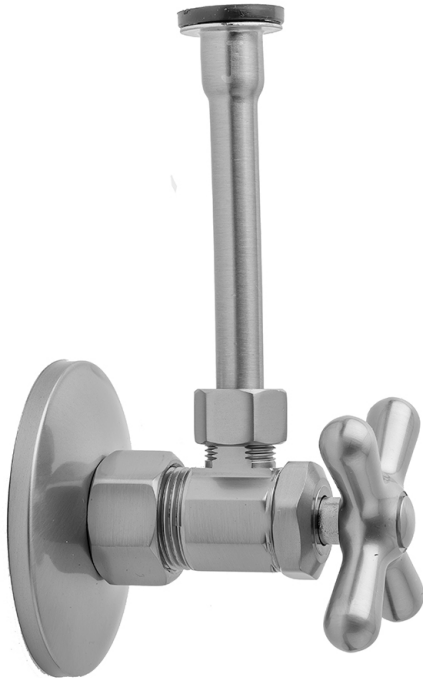

# Multi Turn Angle Pattern 5/8" O.D. Compression (Fits 1/2" Copper) x 3/8" O.D. Toilet Supply Kit with Cross Handle, 20" Supply Tube, Escutcheon

**Model #: 5812X-72-**

## FEATURES:

- Complete Toilet Supply Kit
- Kit contains:
  - (1) Multi Turn Angle Pattern 5/8" O.D. Compression (Fits 1/2" Copper) x 3/8" O.D. Supply Valve with Cross Handle P/N 5812X
  - (1) 20" Copper Supply Tube P/N 772
  - (1) Escutcheon P/N 7463

## AVAILABLE FINISHES:

Polished Chrome (PCH)	Satin Chrome (SC)	Satin Nickel (SN)
Polished Nickel (PN)	Antique Brass (AB)	Oil-Rubbed Bronze (ORB)
Polished Brass (PB)	Vintage Bronze (VB)	

## SPECIFICATION DRAWING:

COMPONENTS	
DESCRIPTION	QTY:
ANGLE VALVE - STANDARD CROSS HANDLE	1
20" X 3/8" O.D. SUPPLY TUBE	1
ESCUTCHEON	1
PLASTIC FILL VALVE COUPLING NUT	1