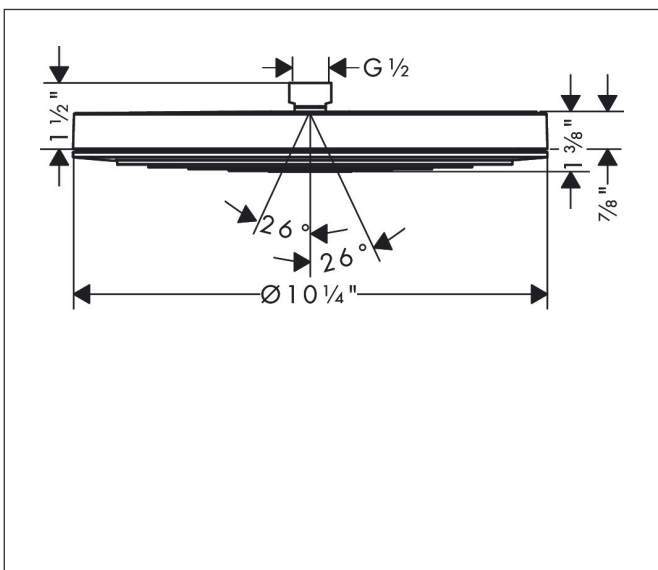

Brand hansgrohe
 Art. Name **Pulsify S** Showerhead 260 1-Jet,1.75 GPM
 Art. Nr. 24142001
 Surface chrome
 Pos. 1

Product Picture

Drawing

Features

- shower head size: 260 mm
- Spray modes: PowderRain
- Fast Drain empties the overhead shower from an angle of 10°
- Spray face surface: graphite
- Flow: 1.75 GPM (6.6 L/Min)