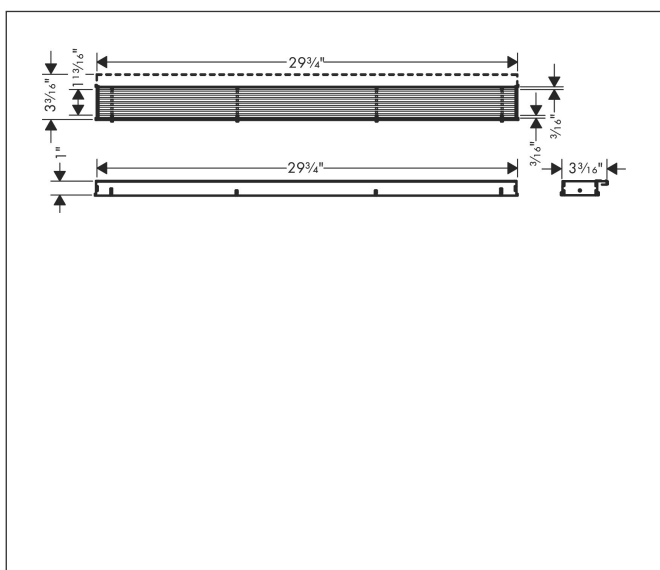

Brand	hansgrohe
Art. Name	RainDrain Match Boardwalk Trim 31 1/2" with Height Adjustable Frame
Art. Nr.	56119801
Surface	Brushed Stainless Steel
Pos.	1

Product Picture

Features

- Consists of: design trim, height adjustable frame, wall installation flange
- Mounting type: wall-mounted, free in the floor
- Easy to clean surface
- Easy adjustment to tile thickness with height adjustable frame (7 - 18 mm)
- Tile thickness: up to 18 mm
- Suitable for any type of tile
- Up to 60 l/min drainage capacity
- Where to use: new construction, renovation
- Grate removal tool allows easy removal of the trim
- Wall mounting possible
- tile inlay depth: 12 mm
- Grate material: Stainless Steel 304 (1.4301)
- Suitable for primary and secondary drainage
- Frame width: 62 mm

Drawing

Technology