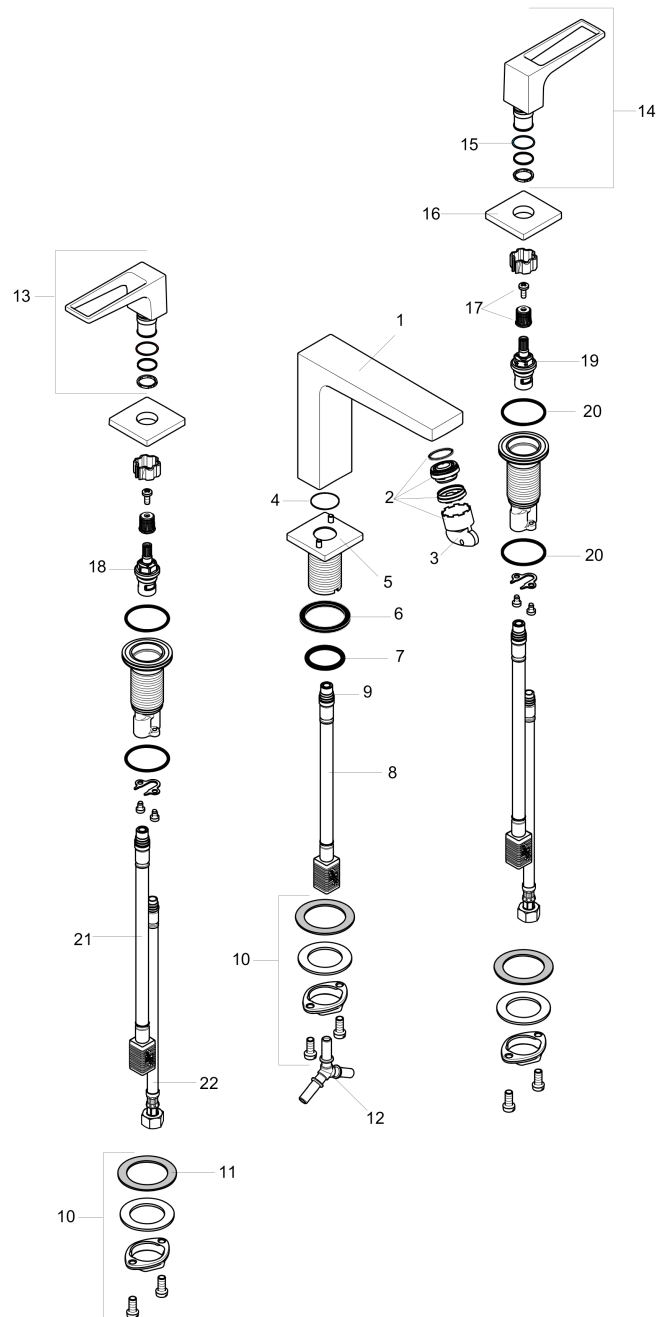

Metropol
Widespread Faucet 160 with Loop Handles, 1.2 GPM
 Finishes : **chrome** Part no. : **74519001**

Description

Features

- Aerated spray
- Flow: 1.2 GPM (4.5 L/Min)
- 90° ceramic valves

Item details

List Price \$ 685.00

Technology

Compliance

Product image

Scale drawing

Metropol
Widespread Faucet 160 with Loop Handles, 1.2 GPM
 Finishes : **chrome** Part no. : **74519001**

Exploded drawing

Year of production: >01/18

Metropol

Widespread Faucet 160 with Loop Handles, 1.2 GPM

Finishes : **chrome** Part no. : **74519001**

Spare parts list

Year of production: >01/18

Pos.	Description	Part no.	Price	PU
1	spout 160 mm	93158000	-	1
2	aerator M24x1 (4,5 l/min)	93202000	-	1
3	service tool	95661000	-	1
4	O-ring 21x1,5	98219000	-	1
5	escutcheon for spout	92906000	-	1
6	flat seal	98749000	-	1
7	O-ring 26x4	92191000	-	1
8	connection hose 200 mm M10x1	92913000	-	1
9	O-ring 8x1,75	97827000	-	1
10	fixing set (Ø 28)	92909000	-	1
11	lever collar	97548000	-	1
12	hose connection angel	92905000	-	1
13	handle for hot water	92918000	-	1
14	handle for cold water	92919000	-	1
15	O-Ring 14x1,5	98201000	-	1
16	escutcheon	92915000	-	1
17	handle fixing set	98932000	-	1
18	shut off unit right closing	98817001	-	1
19	shut off unit left closing	95366001	-	1
20	O-ring 33x2,5	92907000	-	1
21	connection hose 400 mm M10x1	92914000	-	1
22	connection hose 18½" M8x0,75 3/8"	96321001	-	1