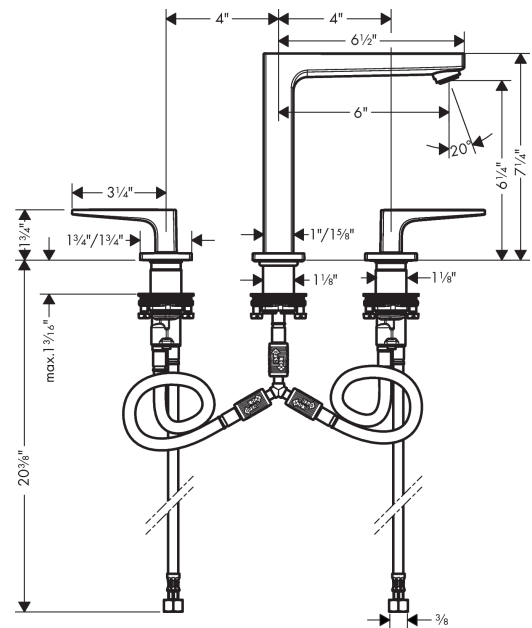

Metropol
Widespread Faucet 160 with Loop Handles, 1.2 GPM
 Finishes : **chrome** Part no. : **74519001**

Description

Features

- Aerated spray
- Flow: 1.2 GPM (4.5 L/Min)
- 90° ceramic valves

Item details

List Price \$ 685.00

Technology

Compliance

Product image

Scale drawing

Metropol
Widespread Faucet 160 with Loop Handles, 1.2 GPM
 Finishes : **chrome** Part no. : **74519001**

Exploded drawing

Year of production: >01/18

Metropol

Widespread Faucet 160 with Loop Handles, 1.2 GPM

Finishes : **chrome** Part no. : **74519001**

Spare parts list

Year of production: >01/18

Pos.	Description	Part no.	Price	PU
1	spout 160 mm	93158000	-	1
2	aerator M24x1 (4,5 l/min)	93202000	-	1
3	service tool	95661000	-	1
4	O-ring 21x1,5	98219000	-	1
5	escutcheon for spout	92906000	-	1
6	flat seal	98749000	-	1
7	O-ring 26x4	92191000	-	1
8	connection hose 200 mm M10x1	92913000	-	1
9	O-ring 8x1,75	97827000	-	1
10	fixing set (Ø 28)	92909000	-	1
11	lever collar	97548000	-	1
12	hose connection angel	92905000	-	1
13	handle for hot water	92918000	-	1
14	handle for cold water	92919000	-	1
15	O-Ring 14x1,5	98201000	-	1
16	escutcheon	92915000	-	1
17	handle fixing set	98932000	-	1
18	shut off unit right closing	98817001	-	1
19	shut off unit left closing	95366001	-	1
20	O-ring 33x2,5	92907000	-	1
21	connection hose 400 mm M10x1	92914000	-	1
22	connection hose 18½" M8x0,75 3/8"	96321001	-	1