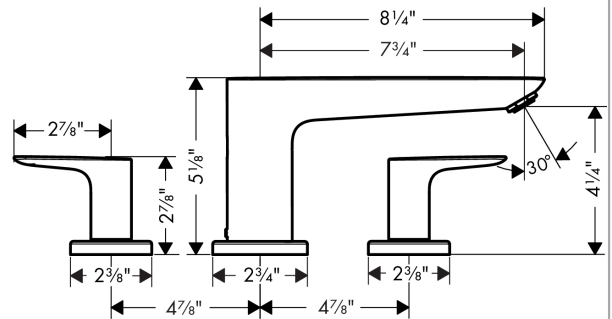

Talis E
3-Hole Roman Tub Set Trim
 Finishes : **brushed nickel** Part no. : **71747821**

Description

Features

- 90° ceramic valves

Item details

List Price \$ 421.00

Compliance

Product image

Scale drawing

Talis E
3-Hole Roman Tub Set Trim

Finishes : **brushed nickel** Part no. : **71747821**

Exploded drawing

Year of production: >10/16

Talis E

3-Hole Roman Tub Set Trim

Finishes : **brushed nickel** Part no. : **71747821**

Spare parts list

Year of production: >10/16

Pos.	Description	Part no.	Price	PU
1	spout cpl.	92783820	-	1
2	hollow set screw M6x6	97660000	-	1
3	aerator M24x1 (30 l/min)	96512820	-	1
4	O-ring 41x1,5	98168000	-	1
5	escutcheon Ø 70 mm	97779820	-	1
6	adapter for spout	88512000	-	1
7	O-Ring 23x2,5	98183000	-	1
8	handle	92779820	-	1
9	handle fixing set	94184000	-	1
10	set of color-rings cold / hot water	96299000	-	1
11	escutcheon	31098820	-	1
12	flat seal	98749000	-	1
a	O-ring 21x2,5	98211000	-	1