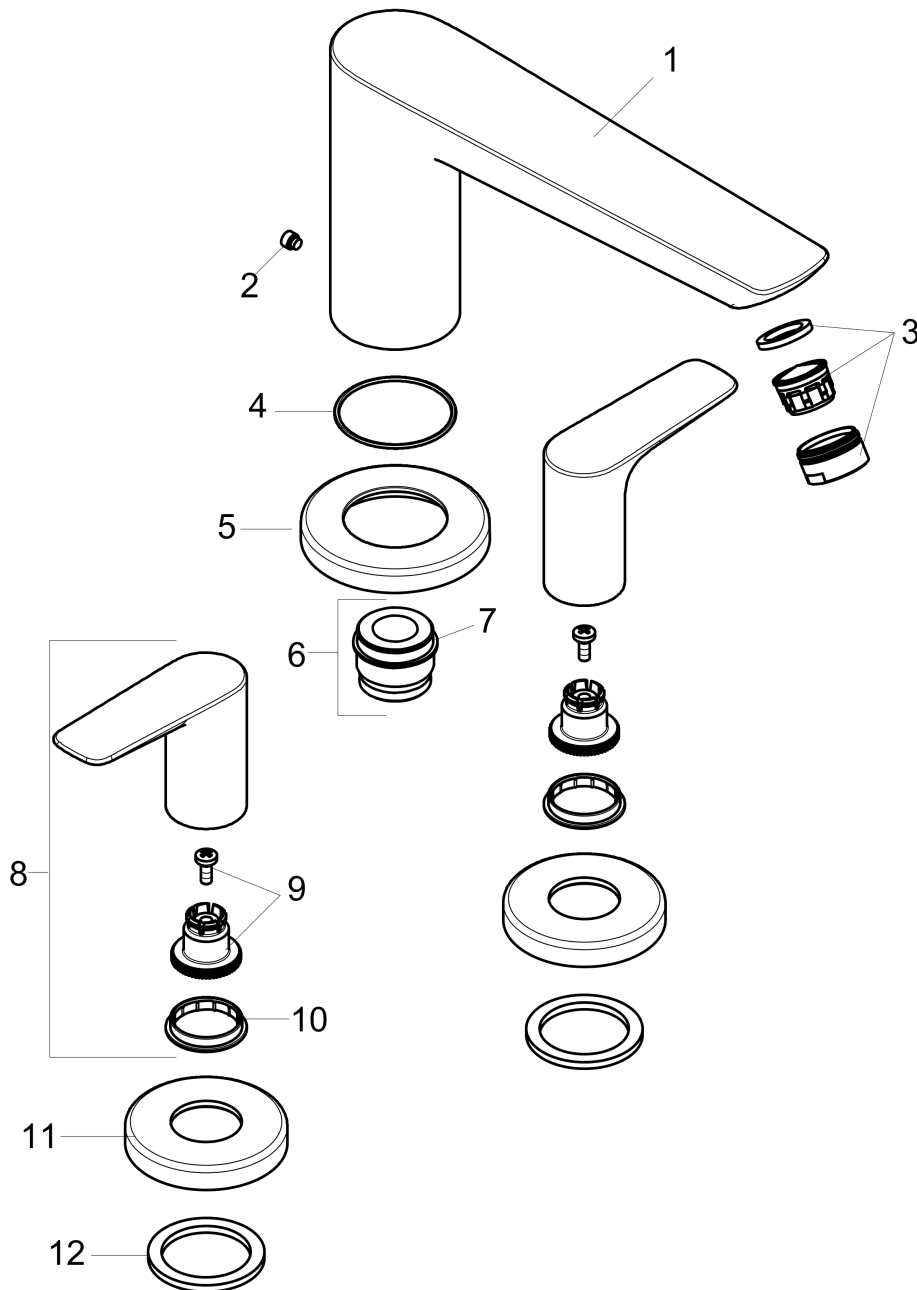

Talis E
3-Hole Roman Tub Set Trim
 Finishes : **brushed nickel** Part no. : **71747821**

Description

Features

- 90° ceramic valves

Item details

List Price \$ 421.00

Compliance

Product image

Scale drawing

Talis E
3-Hole Roman Tub Set Trim

Finishes : **brushed nickel** Part no. : **71747821**

Exploded drawing

Year of production: >10/16

Talis E

3-Hole Roman Tub Set Trim

Finishes : **brushed nickel** Part no. : **71747821**

Spare parts list

Year of production: >10/16

Pos.	Description	Part no.	Price	PU
1	spout cpl.	92783820	-	1
2	hollow set screw M6x6	97660000	-	1
3	aerator M24x1 (30 l/min)	96512820	-	1
4	O-ring 41x1,5	98168000	-	1
5	escutcheon Ø 70 mm	97779820	-	1
6	adapter for spout	88512000	-	1
7	O-Ring 23x2,5	98183000	-	1
8	handle	92779820	-	1
9	handle fixing set	94184000	-	1
10	set of color-rings cold / hot water	96299000	-	1
11	escutcheon	31098820	-	1
12	flat seal	98749000	-	1
a	O-ring 21x2,5	98211000	-	1