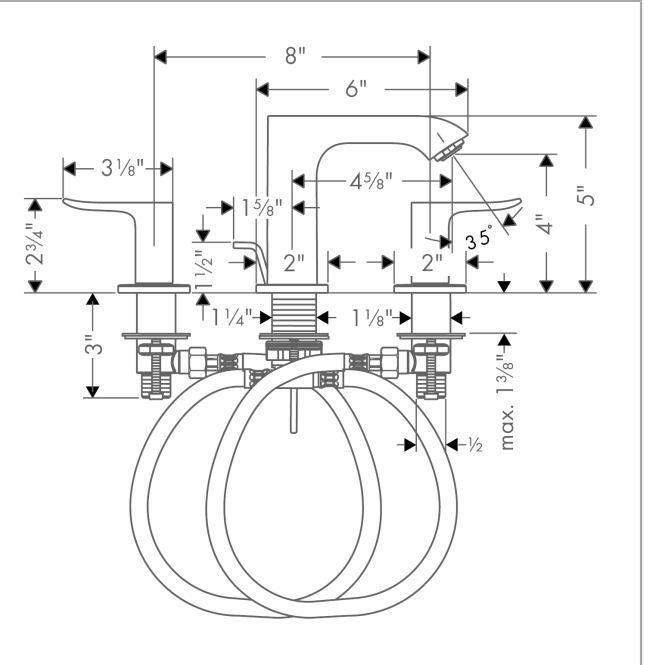

Metris

Widespread Faucet 100 with Pop-Up Drain, 0.5 GPM

Finishes : **chrome** Part no. : **31124001**

Description

Features

- Spray modes: Aerated spray
- Flow: 0.5 GPM (1.9 L/Min)
- 90° ceramic valves
- Includes pop-up drain

Item details

List Price \$ 652.00

Technology

Compliance

Product image

Scale drawing

Metris

Widespread Faucet 100 with Pop-Up Drain, 0.5 GPM

Finishes : **chrome** Part no. : **31124001**

Exploded drawing

Year of production: >10/19

Metris

Widespread Faucet 100 with Pop-Up Drain, 0.5 GPM

Finishes : **chrome** Part no. : **31124001**

Spare parts list

Year of production: >10/19

Pos.	Description	Part no.	Price	PU
1	handle for cold water	95523000	-	1
2	handle for hot water	95522000	-	1
3	stop valve cpl.	97357001	-	1
4	nut	92854000	-	1
5	O-Ring 32x2,5	96364000	-	1
6	O-ring 40x3	92634000	-	1
7	shut off unit left closing	94008000	-	1
8	shut off unit right closing	94009000	-	1
9	aerator M24x1 (1,9 l/min)	93502000	-	1
10	O-ring 18x2,5	98139000	-	1
11	escutcheon for spout	97505000	-	1
12	O-ring 11x2	98127000	-	1
13	fixing set (Ø 32)	13961000	-	1
14	pull rod	96657000	-	1
15	connection hose 18½" M8x0,75 3/8"	96321001	-	1
a	spout cpl.	95679000	-	1
b	pop up waste	88509000	-	1
c	lever collar	97548000	-	1
d	O-ring 7x1,5	98422000	-	1