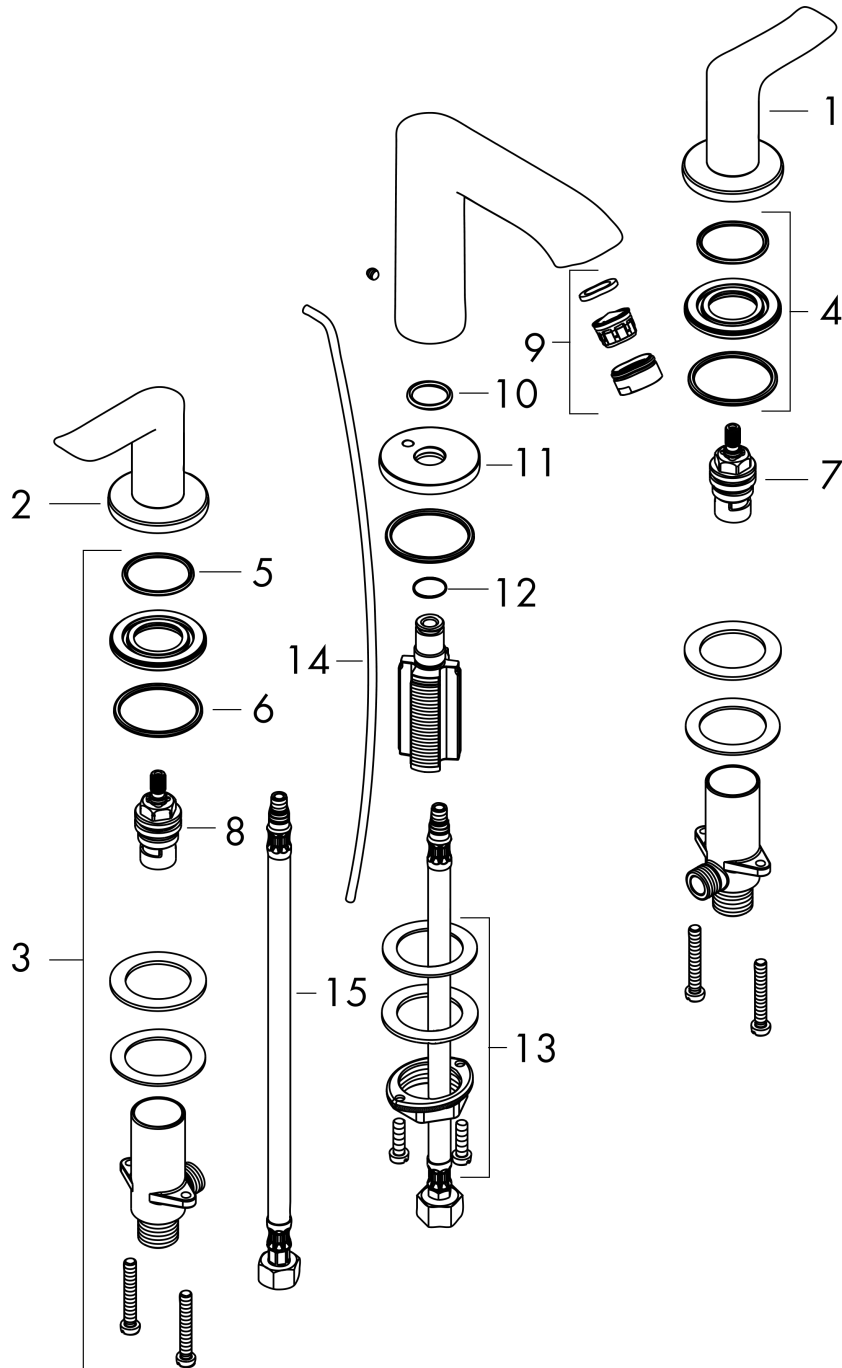

Metris

Widespread Faucet 100 with Pop-Up Drain, 0.5 GPM

Finishes : **chrome** Part no. : **31124001**

Description

Features

- Spray modes: Aerated spray
- Flow: 0.5 GPM (1.9 L/Min)
- 90° ceramic valves
- Includes pop-up drain

Item details

List Price \$ 652.00

Technology

Compliance

Product image

Scale drawing

Metris

Widespread Faucet 100 with Pop-Up Drain, 0.5 GPM

Finishes : **chrome** Part no. : **31124001**

Exploded drawing

Year of production: >10/19

Metris

Widespread Faucet 100 with Pop-Up Drain, 0.5 GPM

Finishes : **chrome** Part no. : **31124001**

Spare parts list

Year of production: >10/19

Pos.	Description	Part no.	Price	PU
1	handle for cold water	95523000	-	1
2	handle for hot water	95522000	-	1
3	stop valve cpl.	97357001	-	1
4	nut	92854000	-	1
5	O-Ring 32x2,5	96364000	-	1
6	O-ring 40x3	92634000	-	1
7	shut off unit left closing	94008000	-	1
8	shut off unit right closing	94009000	-	1
9	aerator M24x1 (1,9 l/min)	93502000	-	1
10	O-ring 18x2,5	98139000	-	1
11	escutcheon for spout	97505000	-	1
12	O-ring 11x2	98127000	-	1
13	fixing set (Ø 32)	13961000	-	1
14	pull rod	96657000	-	1
15	connection hose 18½" M8x0,75 3/8"	96321001	-	1
a	spout cpl.	95679000	-	1
b	pop up waste	88509000	-	1
c	lever collar	97548000	-	1
d	O-ring 7x1,5	98422000	-	1