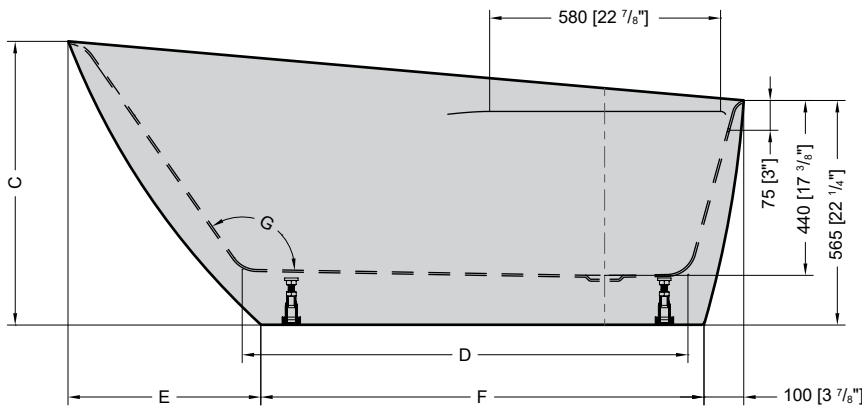

Model Modèle	Net Weight Poids net		Capacity Capacité	
	LB	KG	US GAL	L
BRH5931	132	60	54	203
BRH6731	154	70	63	238

TOP VIEW
VUE DE DESSUS

FRONT VIEW
VUE DE PROFIL

SIDE VIEW
VUE DE CÔTÉ

Tolerance on dimensions: $\pm 1/4"$ [6 mm]
 Tolerance des dimensions: $\pm 1/4"$ [6 mm]

Lucite

Model Modèle	A	B	C	D	E	F	G	H
BRH5931	59" 1500mm	26 5/8" 675mm	27 3/8" 695mm	39 3/4" 1010mm	15 3/4" 400mm	39 3/8" 1000mm	121°	22 7/8" 580mm
BRH6731	66 7/8" 1700mm	27 1/2" 700mm	28 1/8" 715mm	44 1/8" 1120mm	19 1/8" 485mm	43 7/8" 1115mm	126°	23 1/2" 595mm