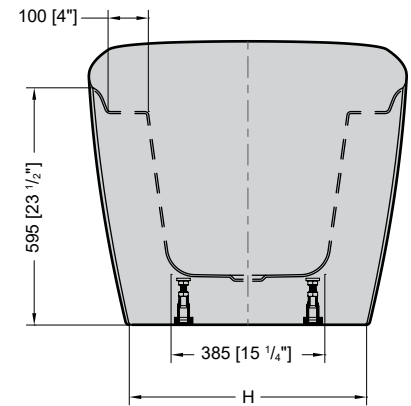

Model Modèle	Net Weight Poids net		Capacity Capacité	
	LB	KG	US GAL	L
BRH5931	132	60	54	203
BRH6731	154	70	63	238

TOP VIEW
VUE DE DESSUS

FRONT VIEW
VUE DE PROFIL

SIDE VIEW
VUE DE CÔTÉ

Tolerance on dimensions: $\pm 1/4"$ [6 mm]
 Tolerance des dimensions: $\pm 1/4"$ [6 mm]

Lucite

Model Modèle	A	B	C	D	E	F	G	H
BRH5931	59" 1500mm	26 5/8" 675mm	27 3/8" 695mm	39 3/4" 1010mm	15 3/4" 400mm	39 3/8" 1000mm	121°	22 7/8" 580mm
BRH6731	66 7/8" 1700mm	27 1/2" 700mm	28 1/8" 715mm	44 1/8" 1120mm	19 1/8" 485mm	43 7/8" 1115mm	126°	23 1/2" 595mm