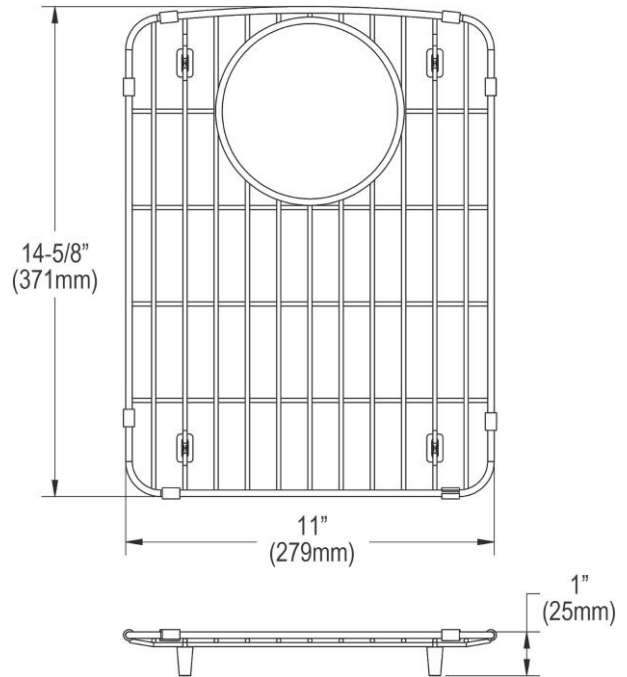

Material:	Stainless Steel
Finish:	Polished Stainless Steel
Dimensions:	11" x 14-5/8" x 1"
Fits Bowl Size(s):	13-1/8" x 16-5/8"

Special Note: For bowls with rear center drain opening.

AMERICAN PRIDE. A LIFETIME TRADITION. Like your family, the Elkay family has values and traditions that endure. For almost a century, Elkay has been a family-owned and operated company, providing thousands of jobs that support our families and communities.

[Clean and Care Manual (PDF)](#)

[Clean and Care Manual (PDF)](#)

[Warranty (PDF)](#)