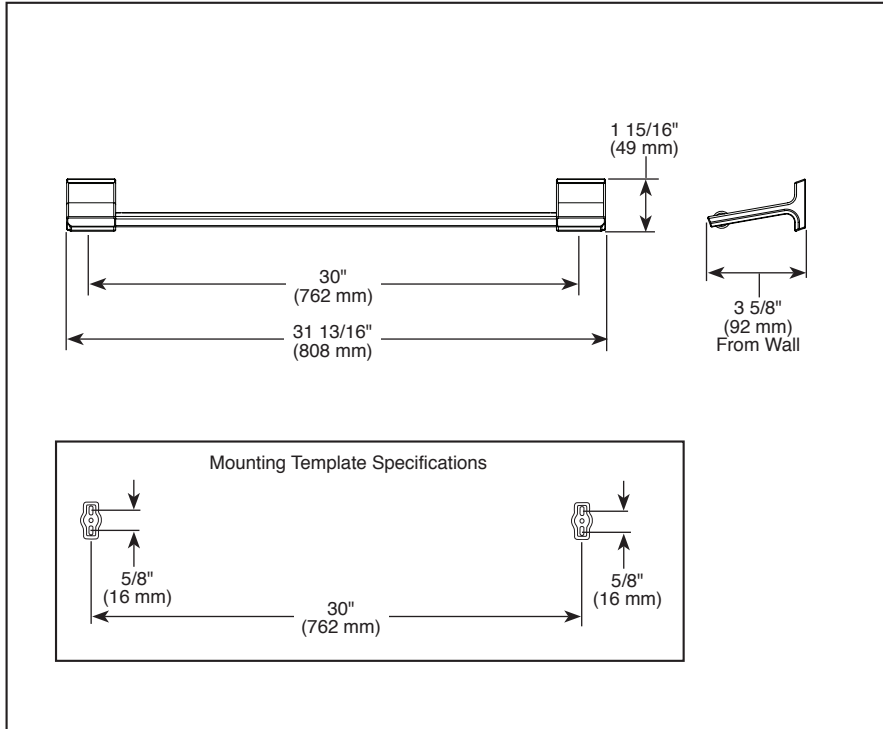

see what Delta can doSM

ACCESSORIES

- Pivotal™ Bath Collection
- 30" Towel Bar

Submitted Model No.: _____

Specific Features: _____

▲ Designate Proper Finish Suffix

STANDARD SPECIFICATIONS:

- Wood blocking is preferable behind all wall surfaces. If wood blocking is not available, the following fasteners are suggested: Tile/Masonry-Plastic or lead Anchors Plaster/drywall-Toggle bolts.
- Mounting hardware and mounting template included with product.