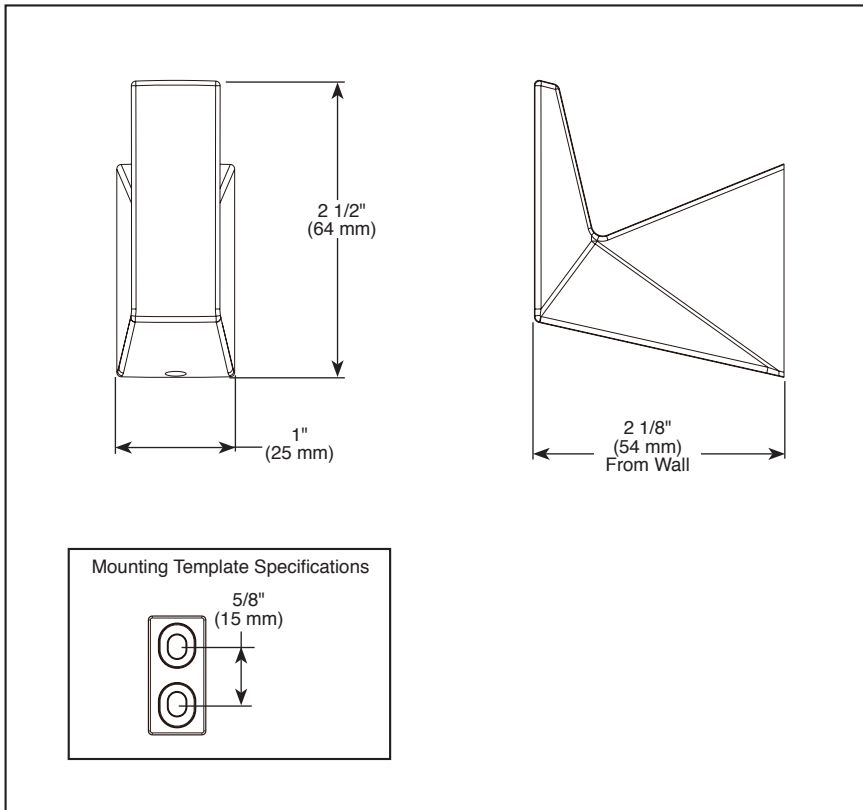

Submitted Model No.: _____

Specific Features: _____

▲ Designate Proper Finish Suffix

see what Delta can doSM

ACCESSORIES

- Trillian™ Bath Collection
- Robe Hook

STANDARD SPECIFICATIONS:

- Wood blocking is preferable behind all wall surfaces. If wood blocking is not available, the following fasteners are suggested: Tile/Masonry-Plastic or lead Anchors Plaster/drywall-Toggle bolts.
- Mounting hardware included with product.