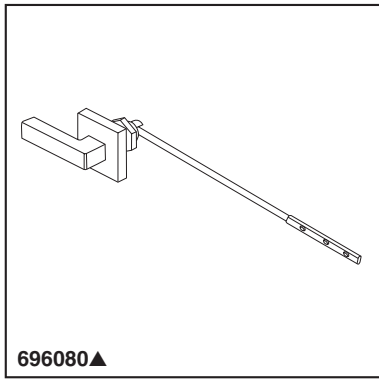

## ACCESSORIES

- Siderna™ Bath Collection
- Front Mount Flush Lever

Submitted Model No.: \_\_\_\_\_  
Specific Features: \_\_\_\_\_

▲ Designate proper finish suffix