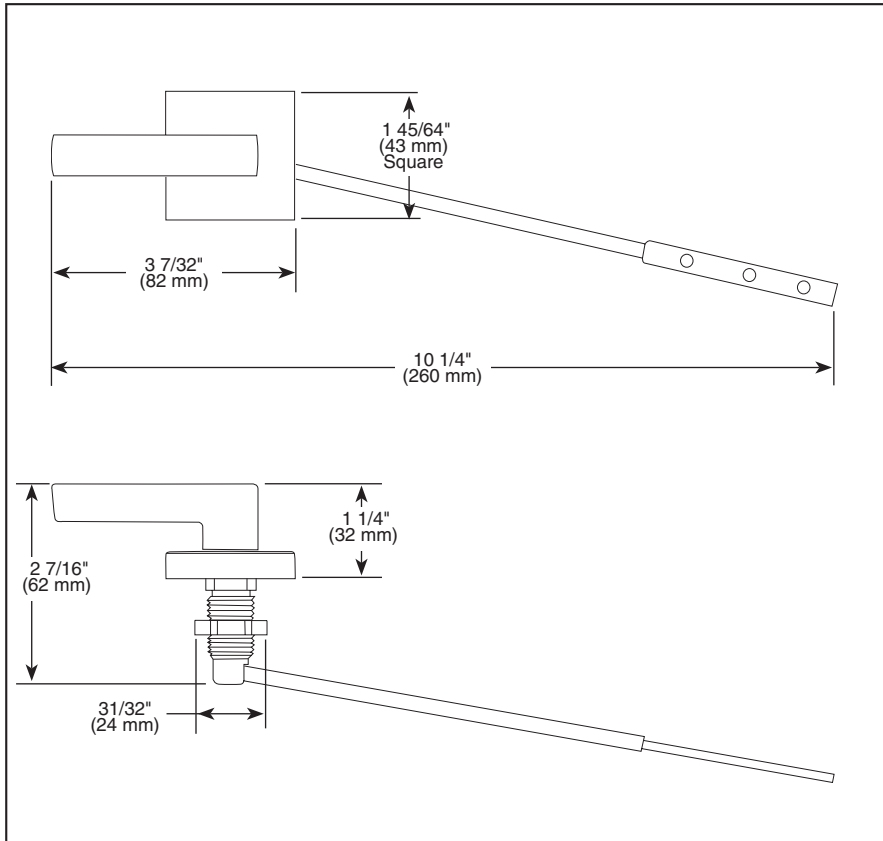

## ACCESSORIES

- Siderna™ Bath Collection
- Front Mount Flush Lever

Submitted Model No.: \_\_\_\_\_  
Specific Features: \_\_\_\_\_

▲ Designate proper finish suffix

### STANDARD SPECIFICATIONS:

- Installation instructions included with product.