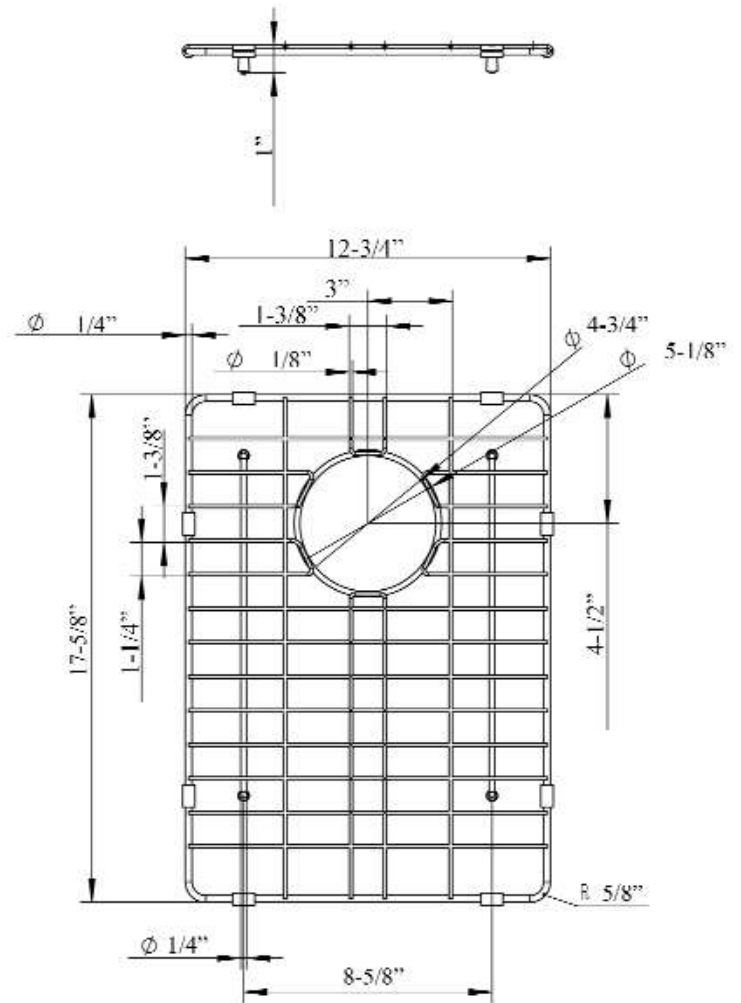

**PSSSB2054
WIRE GRID**

Cat. No.
PSSSB2054-WIRE

Features:

- ▶ Fits bottom of PSSSB2054 prep sink
- ▶ Rubber Feet Covers Included

Finishes:

SS Stainless Steel

W: 12-³/₄"
D: 17-⁵/₈"
H: 1"

Drain Hole : 4-³/₄"

Dimensions and specifications subject to change without notice.